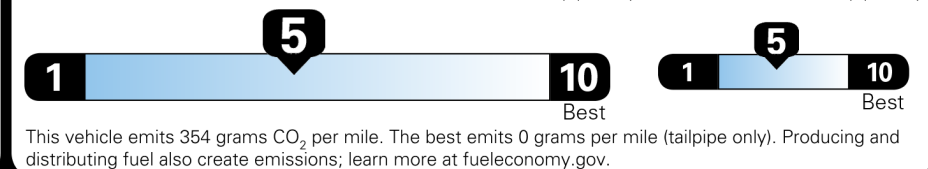

MANUFACTURER'S SUGGESTED RETAIL PRICE

\$32,360.00

OPTIONAL EQUIPMENT

- FE 50 State Emissions
- AS All Season Tires
- 2T. All Weather Floor Liners/Cargo Tray 259.00

EPA DOT Fuel Economy and Environment

Gasoline Vehicle

Fuel Economy

25 MPG
 combined city/hwy
4.0 gallons per 100 miles

22 city
 31 highway

Midsize Cars range from 14 to 142 MPG. The best vehicle rates 142 MPGe.

You spend \$500

more in fuel costs over 5 years
 compared to the average new vehicle.

Annual fuel cost

\$1,400

Fuel Economy & Greenhouse Gas Rating (tailpipe only) Smog Rating (tailpipe only)

Actual results will vary for many reasons, including driving conditions and how you drive and maintain your vehicle. The average new vehicle gets 27 MPG and costs \$6,500 to fuel over 5 years. Cost estimates are based on 15,000 miles per year at \$2.35 per gallon. MPGe is miles per gasoline gallon equivalent. Vehicle emissions are a significant cause of climate change and smog.